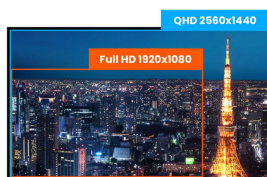

QHD

With true QHD 2560 x 1440p resolution your monitor is ready to display high definition images. This means you can accommodate more information on your screen, i.e. over 76% more in comparison to a 1920 x 1080 monitor.